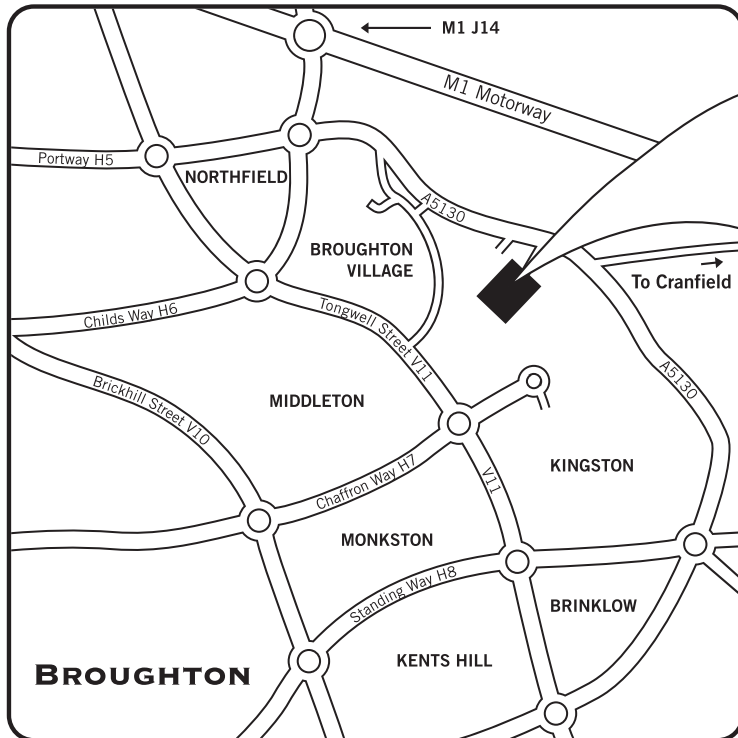

BROUGHTON MANOR PREPARATORY SCHOOL MAP

We are here,
Broughton Manor
Broughton
Milton Keynes
MK10 9AA
Tel: 01908 665234

Broughton Manor Preparatory School can be found on Newport Road, 1/4 mile from junction 14 of the M1 motorway. This is situated in North East Milton Keynes on the A5130