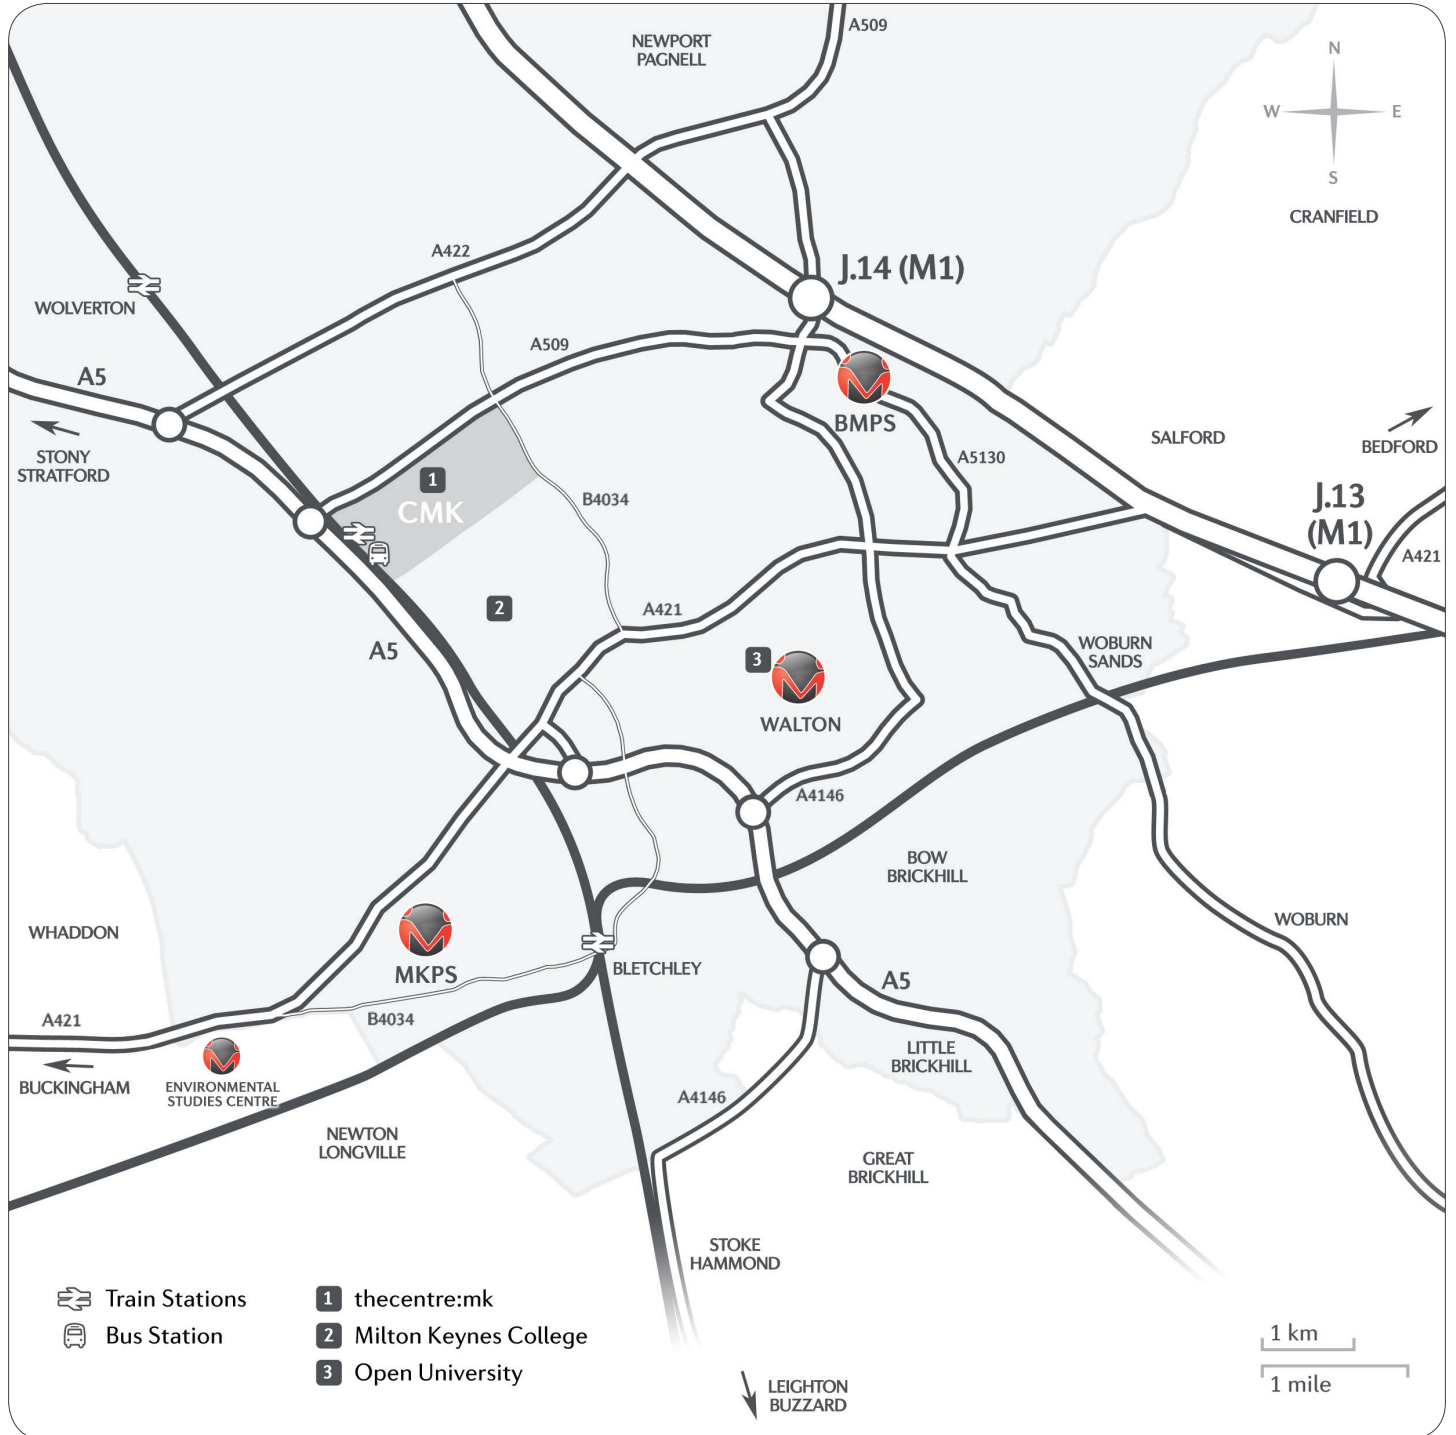

# MILTON KEYNES PREPARATORY SCHOOLS

**Milton Keynes Preparatory School & Nursery** Tattenhoe Lane, Milton Keynes, MK3 7EG

T: +44 (0)1908 642111 | F: +44 (0)1908 366365 | E: info@mkps.co.uk

**Broughton Manor Preparatory School & Nursery** Newport Road, Broughton, Milton Keynes, MK10 9AA